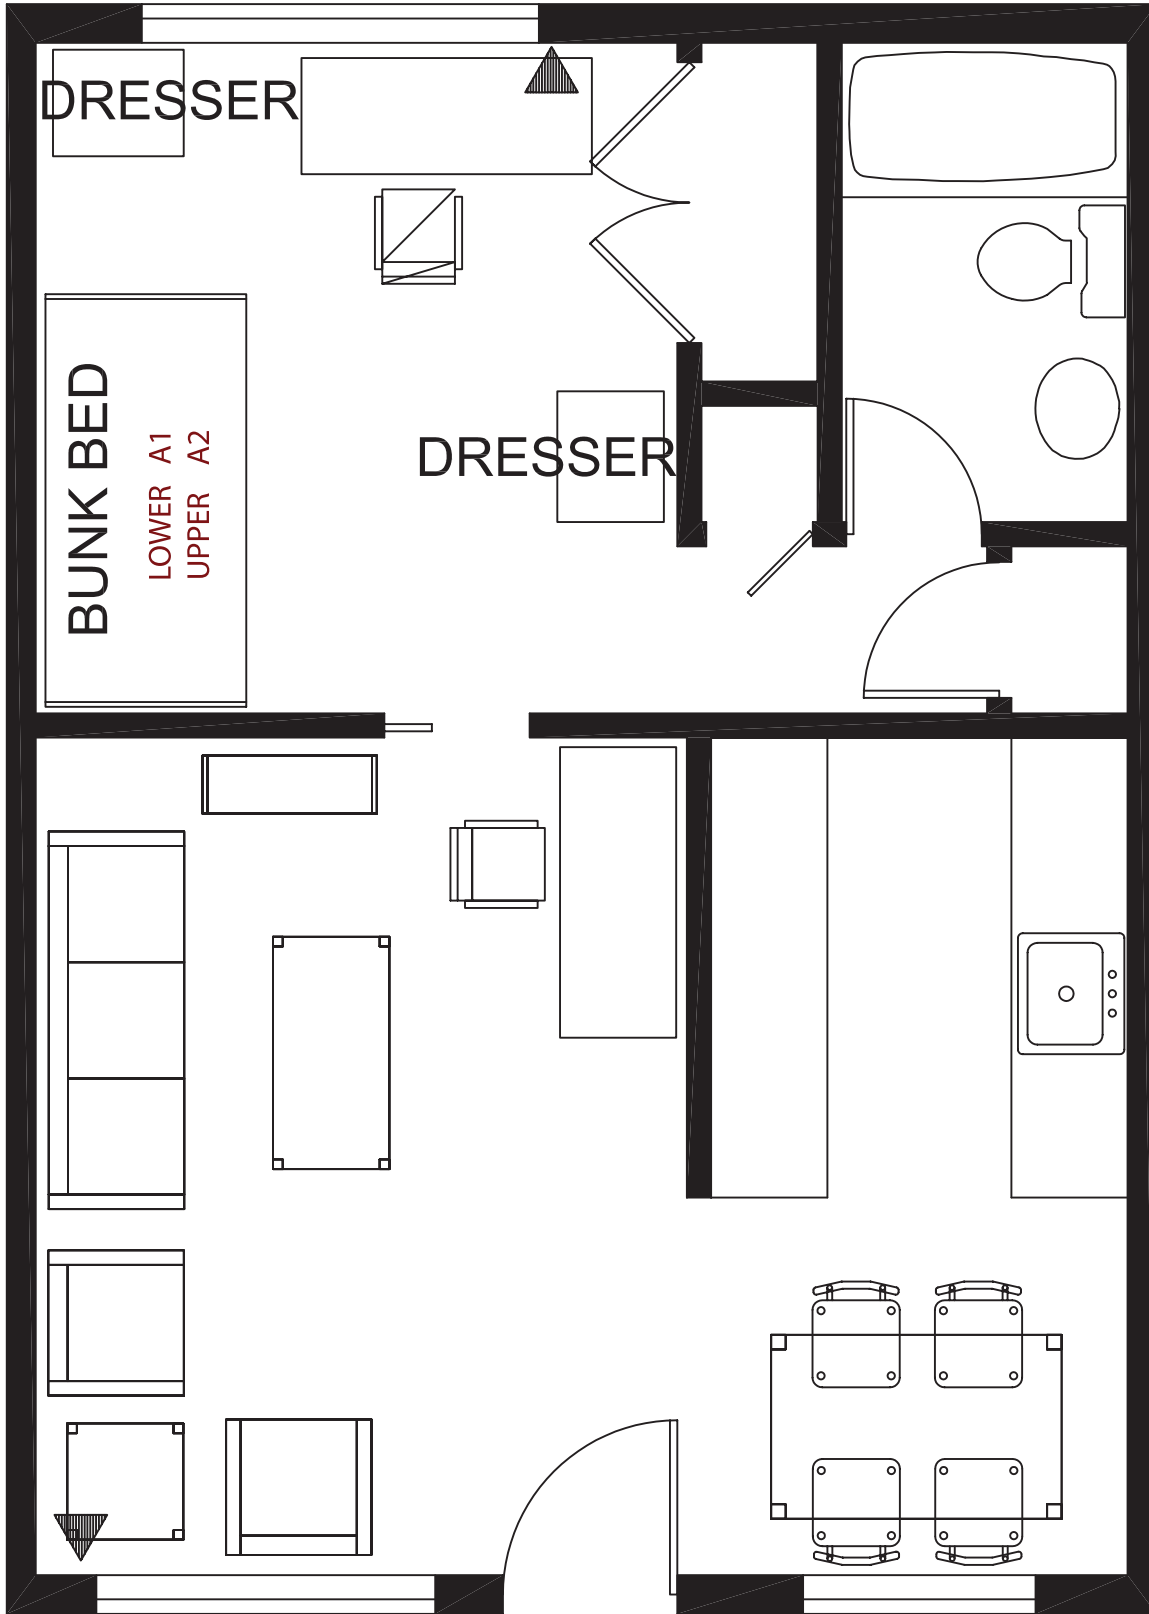

phone jack &
data connection

34 W CREMONA - 2 PERSON

Illustrations are provided to help you visualize the typical layout of each unit and may not be exact.