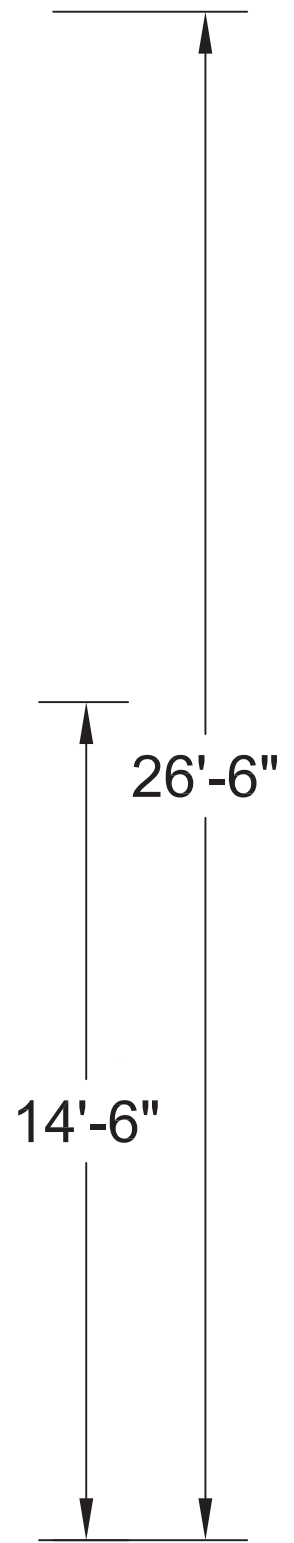

phone jack &
data connection

34 W CREMONA - 2 PERSON

Illustrations are provided to help you visualize the typical layout of each unit and may not be exact.